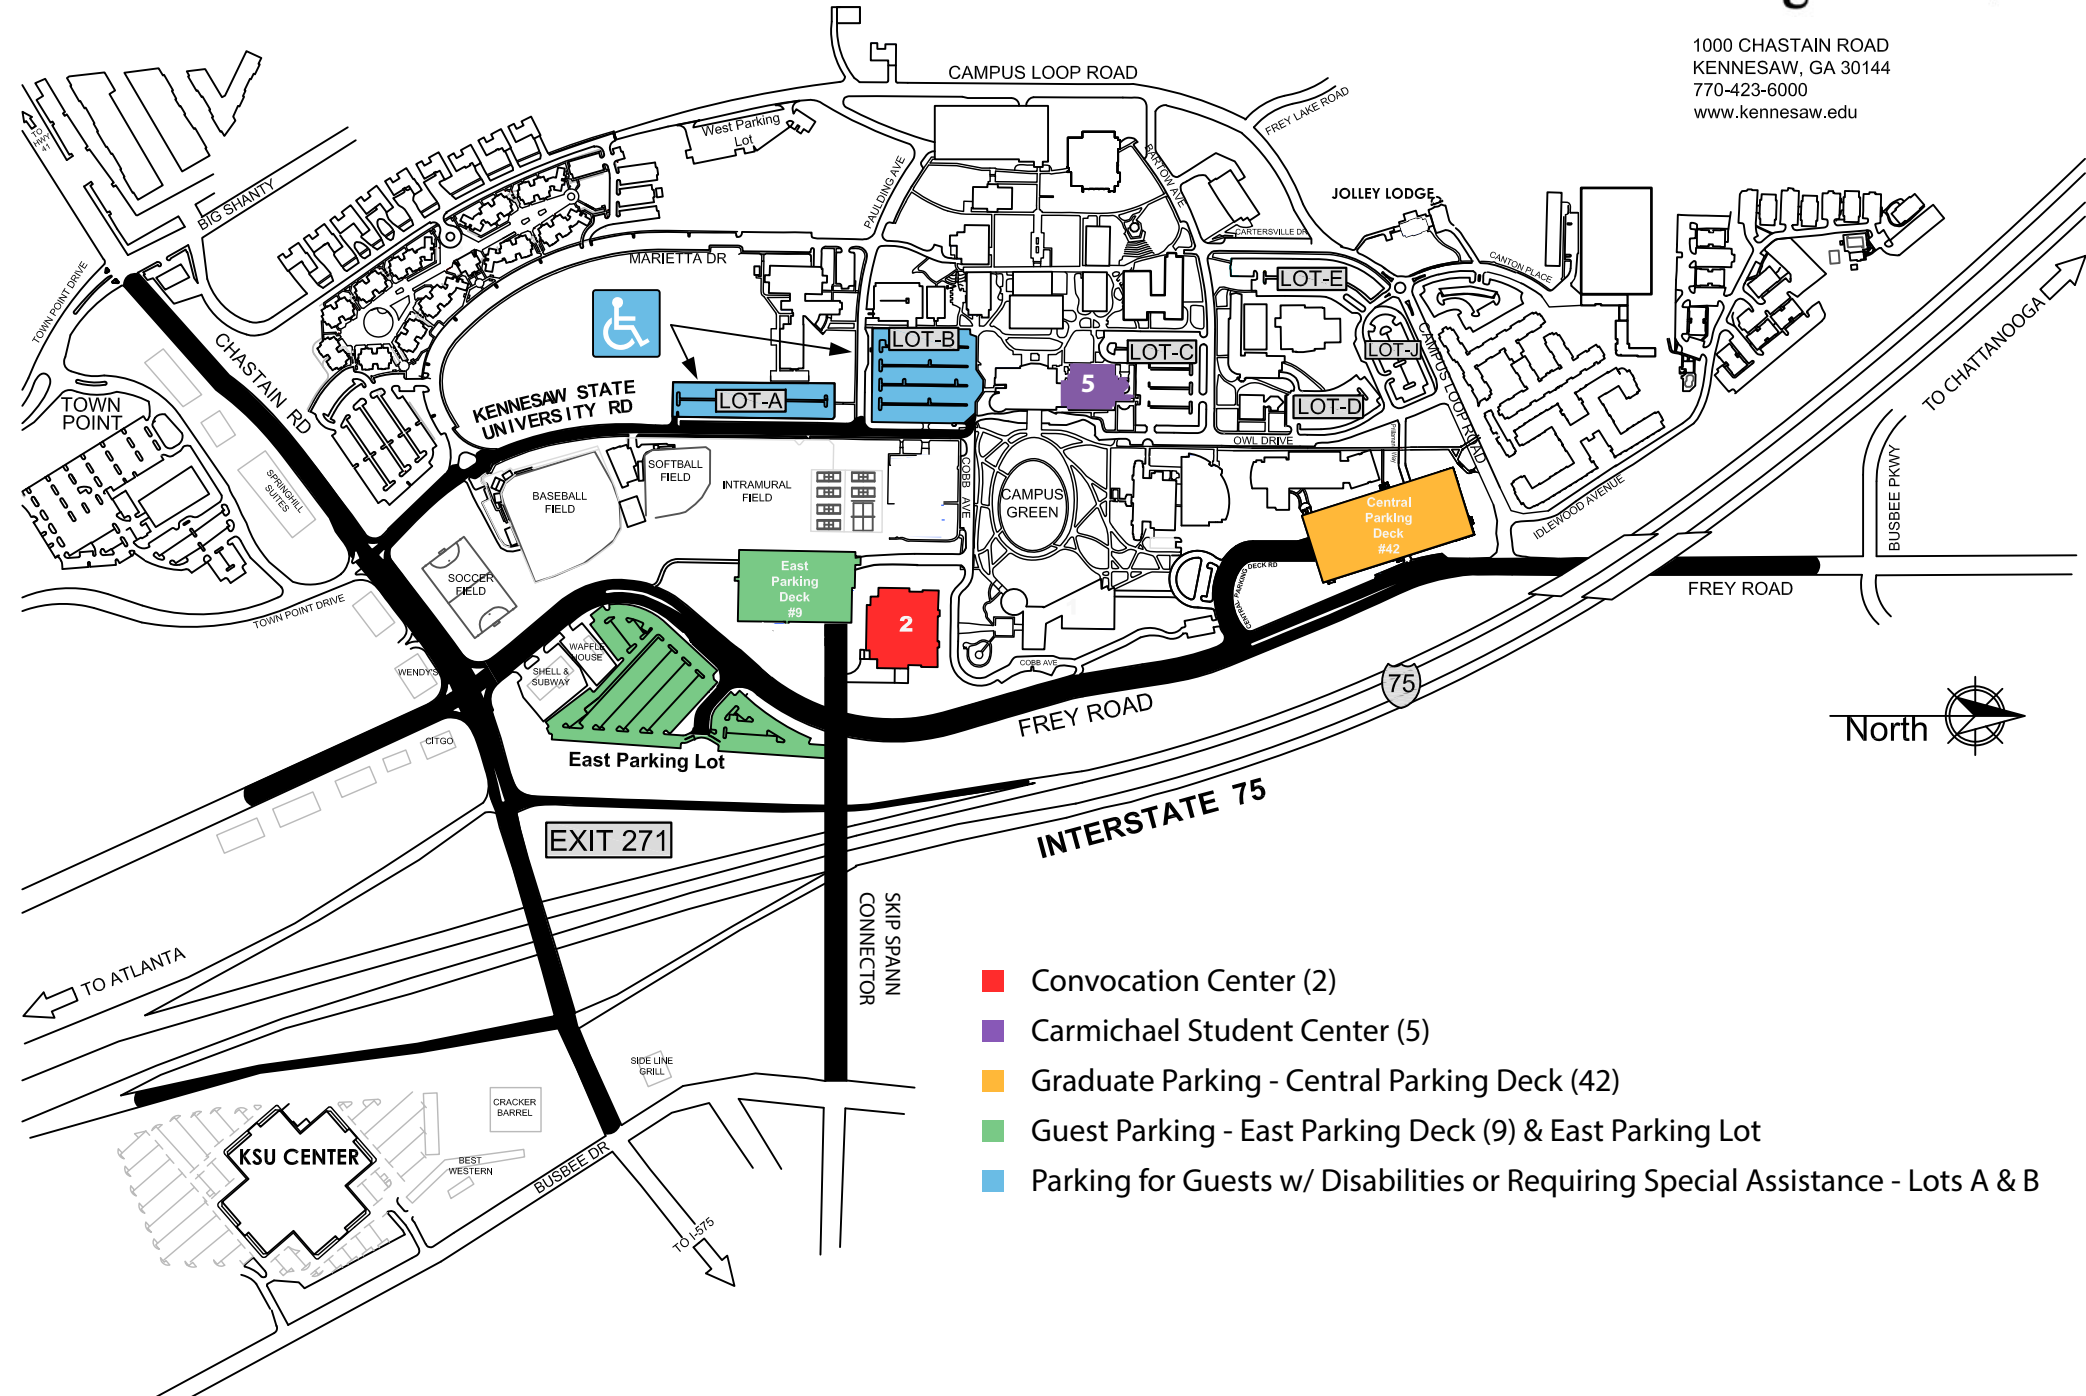

Commencement Facilities & Parking Locations

1000 CHASTAIN ROAD
KENNESAW, GA 30144
770-423-6000
www.kennesaw.edu

- Convocation Center (2)
- Carmichael Student Center (5)
- Graduate Parking - Central Parking Deck (42)
- Guest Parking - East Parking Deck (9) & East Parking Lot
- Parking for Guests w/ Disabilities or Requiring Special Assistance - Lots A & B